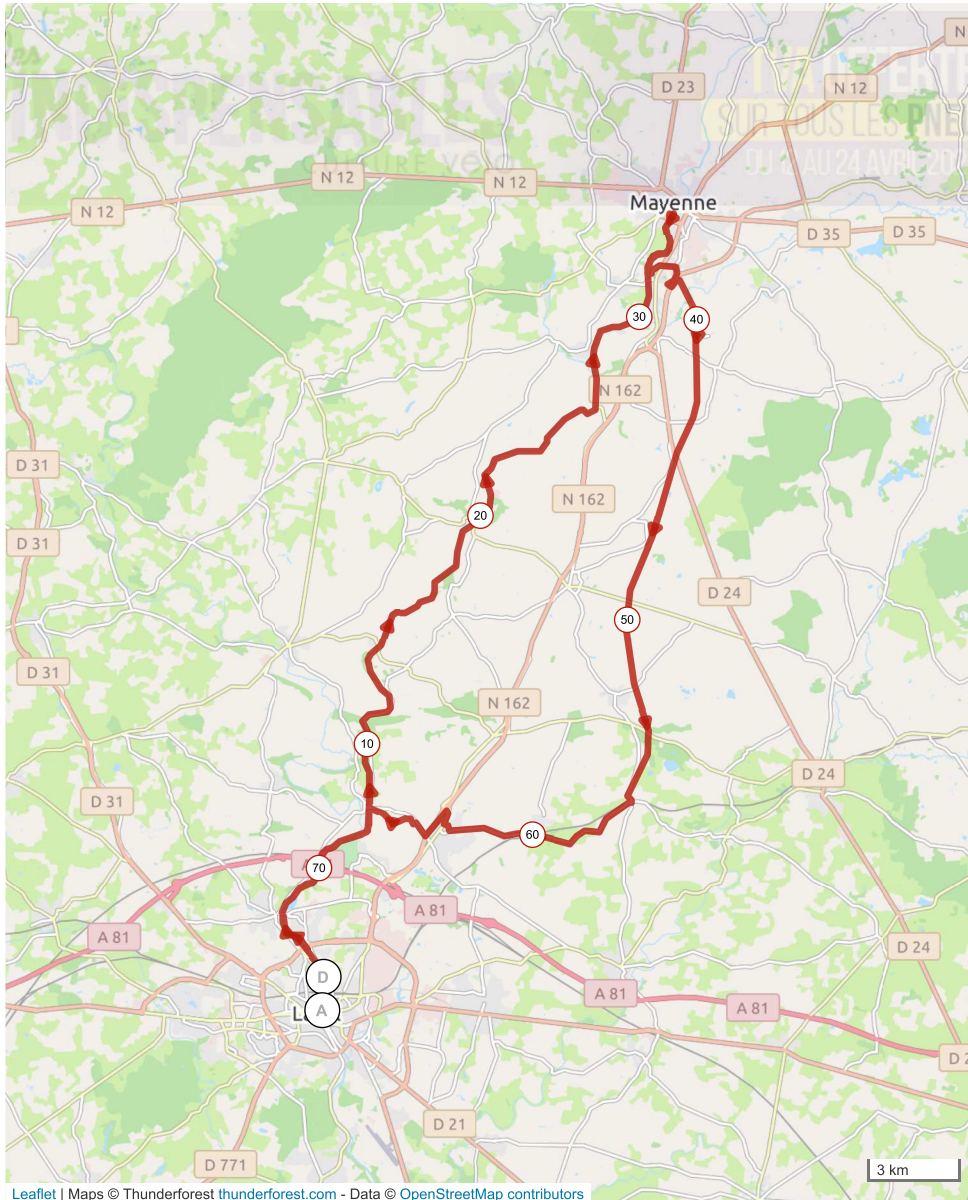

# 12869114 | Cyclisme - Randonnée | Boucle VV Laval-Mayenne 75km  
Laval -> Laval  
75.025 km ↑ 586 m ↓ 586 m ▲ 49 m ▼ 146 m

Leaflet | Maps © Thunderforest [thunderforest.com](https://thunderforest.com) - Data © [OpenStreetMap](https://openstreetmap.org/) contributors